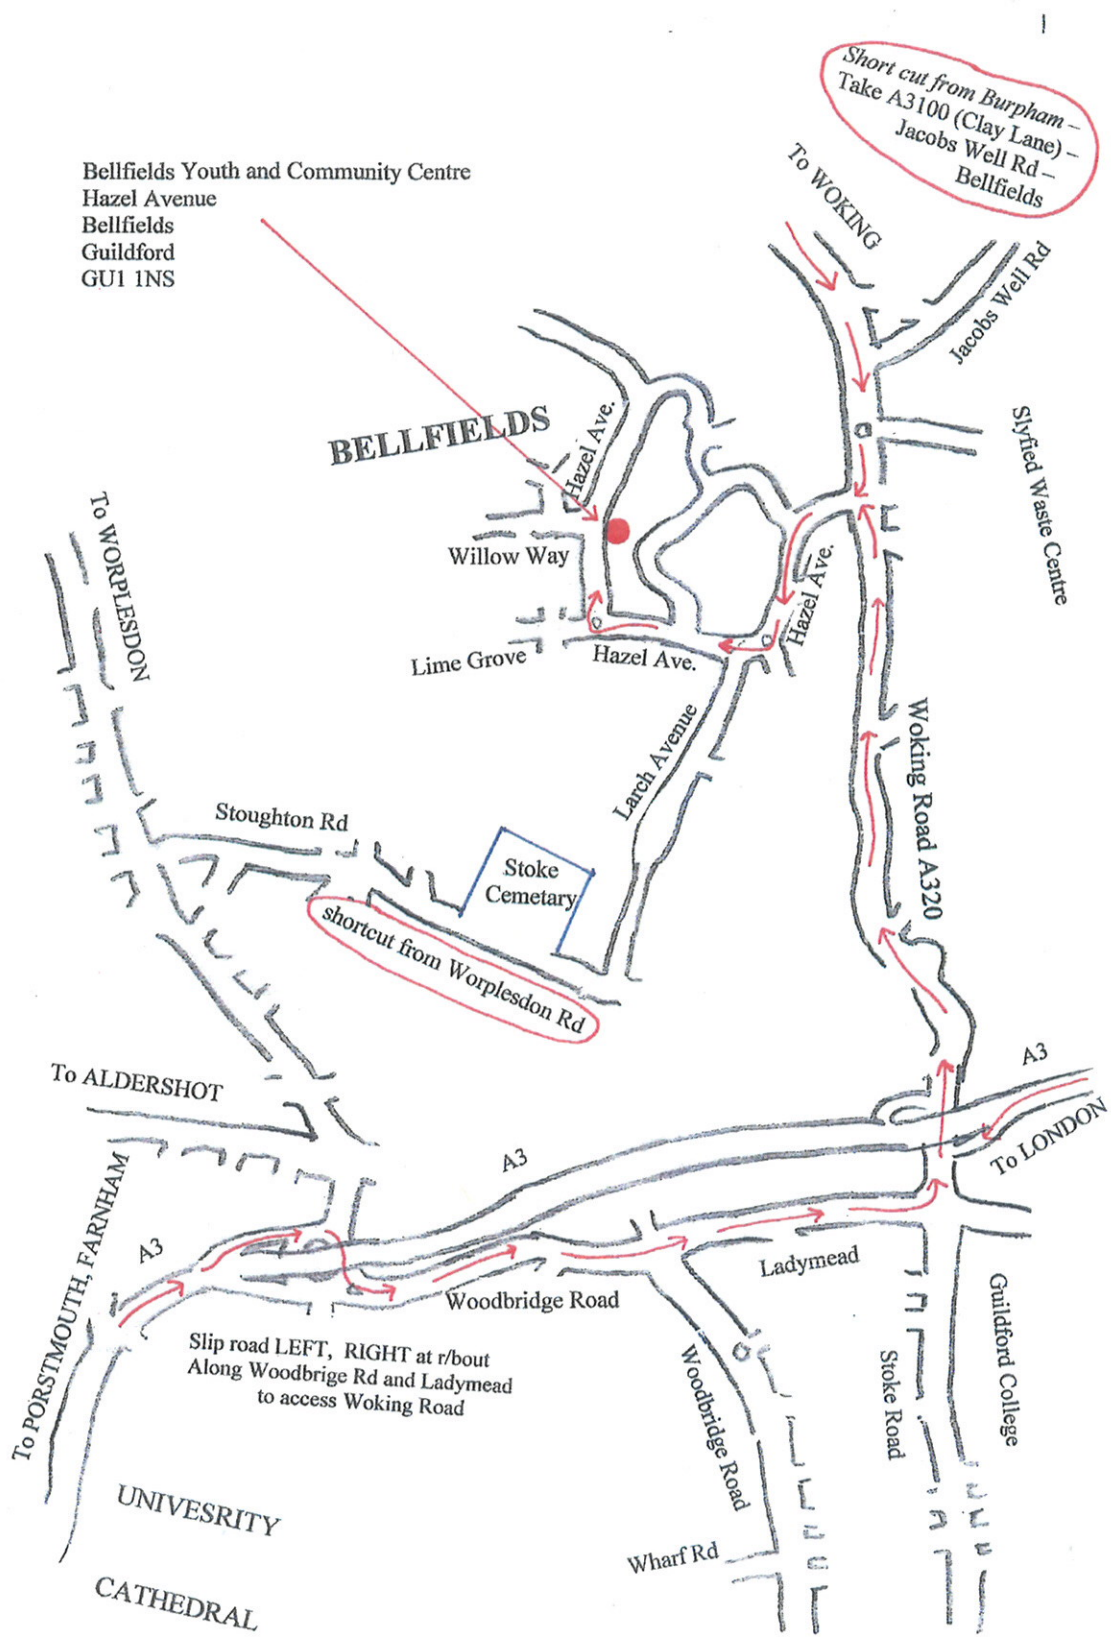

Bellfields Youth and Community Centre
Hazel Avenue
Bellfields
Guildford
GU1 1NS

Short cut from Burpham -
Take A3100 (Clay Lane) -
Jacobs Well Rd -
Bellfields

BELLFIELDS

To WORPLESDON

To WOKING

Willow Way
Lime Grove

Jacobs Well Rd
Slyfield Waste Centre

Stoughton Rd

Stoke Cemetary

shortcut from Worplesdon Rd

Woking Road A320

To ALDERSHOT

To LONDON

To PORSTMOUTH, FARNHAM

A3

Guildford College

Slip road LEFT, RIGHT at r/bout
Along Woodbrige Rd and Ladymead
to access Woking Road

UNIVESRITY
CATHEDRAL

Ladymead

Woodbridge Road

Woodbridge Road

Stoke Road

Wharf Rd